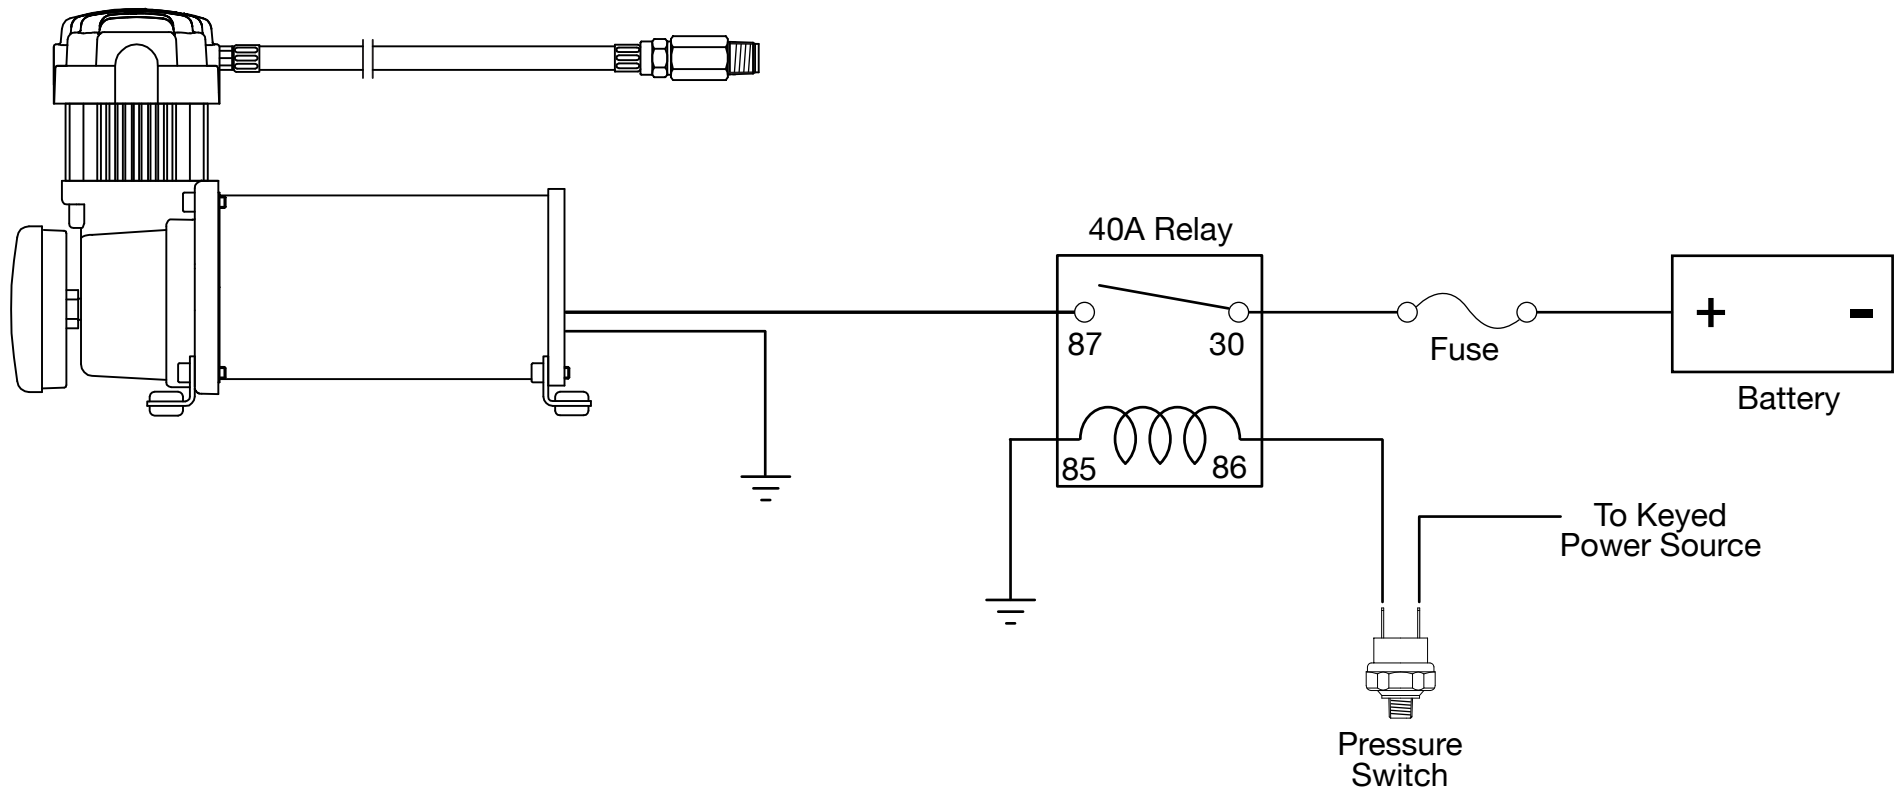

# SINGLE "C" MODEL COMPRESSOR WIRING DIAGRAM

15 Edelman  
Irvine, CA 92618  
949-585-0011  
www.viaircorp.com